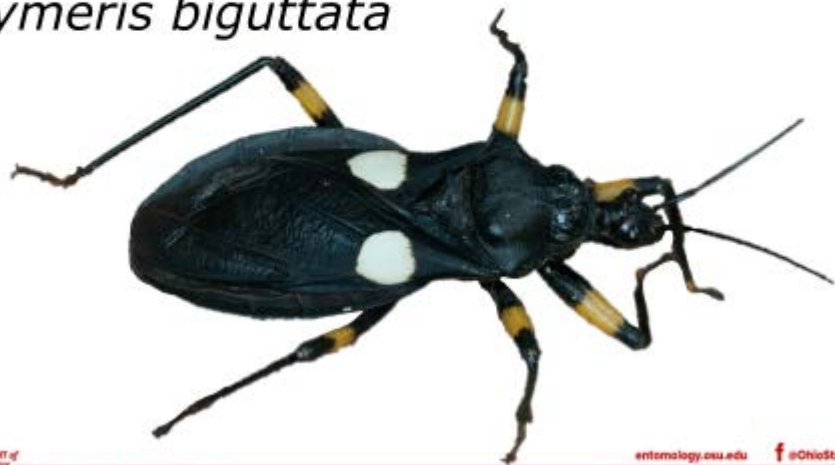

White-Eyed Assassin Bug

Platymeris biguttata

White Eyed Assassin Bug

Platymeris biguttatus

Range: native to west Africa but can be found worldwide

Habitat: Native: humid rainforests

Diet: Invertebrates such as crickets, worms and cockroaches.

Ecological Role: Predator

Lifespan: 2 years

White-Eyed Assassin Bug

Fun Facts!

Platyeris biguttata

They inject saliva into their prey that liquifies the insides which are then sucked out!

It can give a nasty bite or spray venom which may cause temporary blindness if it gets in your eyes!

Sometimes, multiple assassin bugs work together to take down bigger targets!

Females lay only one egg at a time and it is the largest egg of all assassin bug species!